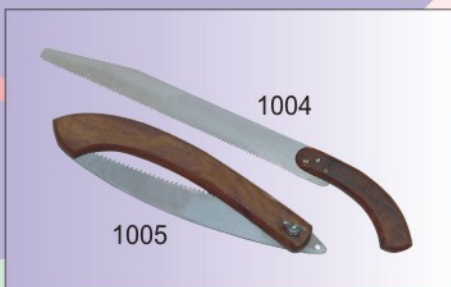

GARDEN TOOLS

www.manglaminternational.com

Model: MGM-1000
GARDEN TOOLS WITH PVC HANDLE

Model: MGM-1001
Garden Rake Normal 8 Teeth, 10 Teeth, 12 Teeth, 14 Teeth, 16 Teeth
Model: MGM-1002
Garden Rake Brazil 8 Teeth, 10 Teeth, 12 Teeth, 14 Teeth, 16 Teeth
Model: MGM-1003
Garden Rake Twisted 8 Teeth, 10 Teeth, 12 Teeth, 14 Teeth, 16 Teeth

Also available With 48" Tubular Handle

Model: MGM-1011 Leaf Rake 16 Tines
Model: MGM-1012 Leaf Rake 22 Tines

Model: MGM-1013
Garden Hoe Trowel With 12" Handle
Model: MGM-1014
Garden Hoe Fork With 12" Handle
Model: MGM-1015
Garden Hoe Kandhali With 12" Handle