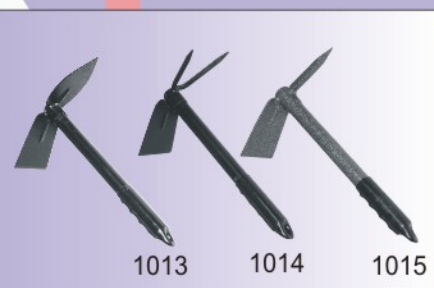

Model: MGM-1004
Pruning Saw Fixed Blade
Model: MGM-1005
Pruning Saw Folding

Model: MGM-1006 Baby Rake
Model: MGM-1007
Garden Rake With 12" Handle

Model: MGM-1008 Garden Hoe Trowel
Model: MGM-1009 Garden Hoe Fork
Model: MGM-1010 Garden Hoe Kandhali

Also available With 48" Tubular Handle

Model: MGM-1011 Leaf Rake 16 Tines
Model: MGM-1012 Leaf Rake 22 Tines

Model: MGM-1013
Garden Hoe Trowel With 12" Handle
Model: MGM-1014
Garden Hoe Fork With 12" Handle
Model: MGM-1015
Garden Hoe Kandhali With 12" Handle