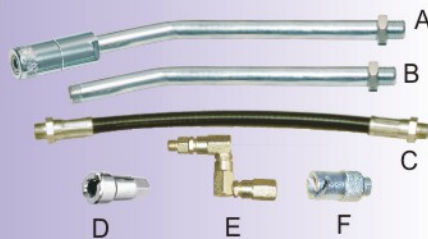

**MGM -1203
SUCTION GUN**
A) 300cc/ 12 Oz.
B) 500cc/15 Oz.

**MGM -1204
GREASE GUN**
A) PUSH TYPE 160cc
B) PUSH TYPE 200cc

MGM -1205
A) TRANSFER PUMP WITH
2 MTR. HOSE 500cc/ 15 Oz.
B) CAULKING GUN

**MGM -1206
GREASE GUN**
A) PUSH TYPE PVC BODY 160cc
B) PUSH TYPE PVC BODY 200cc

**MGM -1207
GREASE GUN**
A) CONTROL GUN
B) OIL GUN PUSH TYPE 160cc

**MGM -1208
OIL CANS**
A) 1/4, 1/2, 3/4, 1, 1.1/2 PINT
B) 200, 300, 400, 500, 700, 1000cc
C) PUMP OILER PISTOL TYPE 180cc

**MGM -1209
GREASE NIPPLES**
A) STRAIGHT
B) 45° BENT
C) 90° BENT

**MGM -1210
SPOUTS/ COUPLERS**

**MGM -1211
FOOT AIR PUMP**
3" DIA WITH GAUGE

MGM -1212
GREASE GUN BUCKET TYPE
WITHOUT TROLLEY
5, 10, 15, 20 Kgs.

MGM -1213
GREASE GUN BUCKET TYPE
WITH TROLLEY
5, 10, 15, 20 Kgs.

MGM -1214
ROTARY PUMP
SIZE: 1.1/2", 1", 3/4"

MGM -1215
HAND LEVER ACTION DRUM
PUMP FOR OIL
DELIVERY UPTO 0.45 Ltr. RPM

MGM -1216
HAND PUMP PLASTIC BODY
FOR CHEMICALS